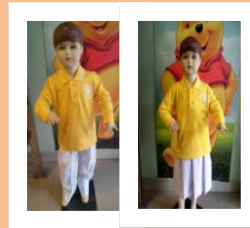

HOUSE WISE UNIFORM FOR CLASSES I TO XII (WEDNESDAYS & SATURDAYS)

WINTER UNIFORM

BOYS & GIRLS
CLASSES PLAYWAY TO K.G

EINSTEIN HOUSE
BOYS
CLASSES I TO XII

SHAKESPEARE HOUSE
GIRLS
CLASSES I TO XII

IQBAL HOUSE
BOYS
CLASSES I TO XII