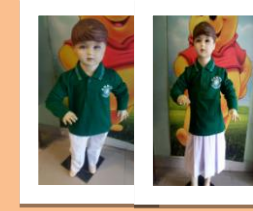

SHAKESPEARE HOUSE
GIRLS
CLASSES I TO XII