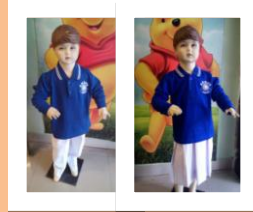

HOUSE WISE UNIFORM FOR CLASSES I TO XII (WEDNESDAYS & SATURDAYS)

WINTER UNIFORM

BOYS & GIRLS
CLASSES PLAYWAY TO K.G

EINSTEIN HOUSE
BOYS
CLASSES I TO XII

SHAKESPEARE HOUSE
GIRLS
CLASSES I TO XII

IQBAL HOUSE
BOYS
CLASSES I TO XII