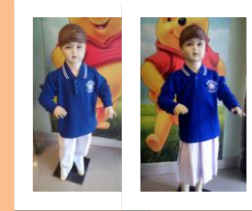

SUMMER UNIFORM

EINSTEIN HOUSE
BOYS
CLASSES I TO XII