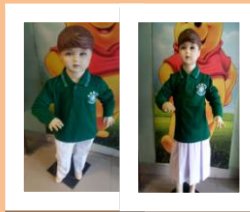

HOUSE WISE UNIFORM FOR CLASSES I TO XII (WEDNESDAYS & SATURDAYS)

WINTER UNIFORM

BOYS & GIRLS
CLASSES PLAYWAY TO K.G

EINSTEIN HOUSE
BOYS
CLASSES I TO XII

SHAKESPEARE HOUSE
GIRLS
CLASSES I TO XII

IQBAL HOUSE
BOYS
CLASSES I TO XII